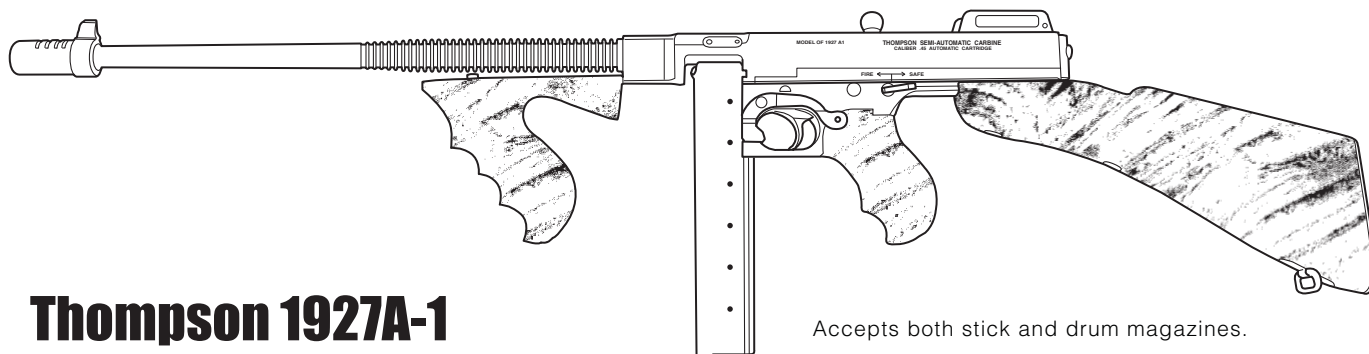

T1B

Thompson 1927A-1 with Detachable Buttstock

Model: T1B

Thompson 1927A-1 "Deluxe Semi-Auto"

Accepts both stick and drum magazines.

All the classic details of the time honored original are reproduced in today's semi-auto Thompson. The frame and receiver are machined from solid steel. The wood is genuine American walnut. This .45 caliber carbine features a 16 1/2" finned barrel, compensator and is available with a blued steel receiver. This configuration is our most popular.

Suggested Retail Pricing - Effective: January 1, 2010 -

Item #	Retail Price	Description
T1B	\$1,853.00	1927A-1 Deluxe Semi-Automatic Carbine with Detachable Buttstock, .45 Cal.
T11	\$70.00	30 Rd. Stick Magazine, .45 Cal.
T12BKT	\$193.00	10 Rd. Drum Magazine, .45 Cal.
T13KT	\$299.00	50 Rd. Drum Magazine, .45 Cal.
T14KT	\$577.00	100 Rd. Drum Magazine, .45 Cal.
T30	\$157.00	Violin Case
T7	\$181.00	Thompson Hardcase
T42	\$139.00	"Tommy Gun" Padded Carry-All Rifle Case

Tommy Guns are banned in CA and CT.

Specifications

Caliber	.45 ACP
Barrel	16 1/2", Finned (with compensator 18")
Length	41" overall / 31.5" (without buttstock)
Weight	13 lbs.
Sight	Blade front, open rear adjustable
Stock	Walnut detachable buttstock, vertical foregrip
Magazine	30 round stick
Warranty	1 year