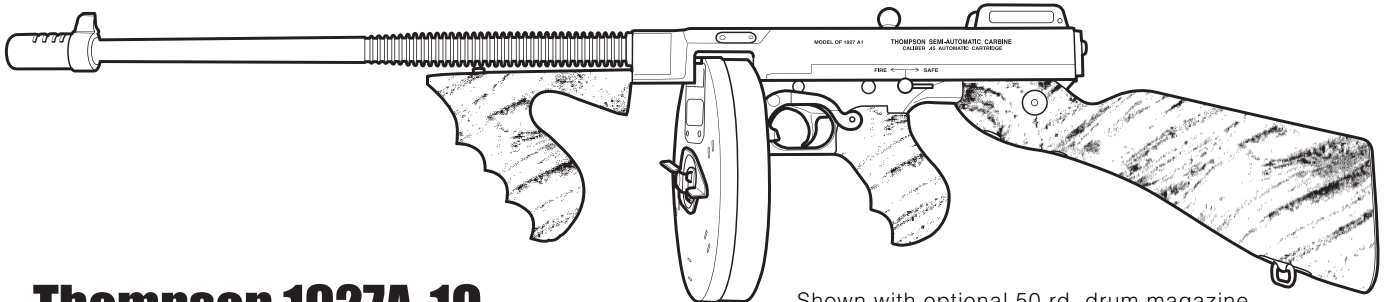

T5

Thompson 1927A-1C

Model: T5

Shown with optional 50 rd. drum magazine limited to 10 rd.

Thompson 1927A-1C

"Lightweight Deluxe Semi-Auto"

All the classic details of the time honored original are reproduced in today's semi-auto Thompson. The frame and receiver are machined from solid aluminum. The wood is genuine American walnut. This .45 caliber carbine features a 16 1/2" finned barrel, compensator and is available with a lighter weight aluminum receiver. This configuration is our most popular.

Suggested Retail Pricing - Effective: January 1, 2010 -

Item #	Retail Price	Description
T5	\$1,286.00	1927A-1C Lightweight Deluxe Semi-Automatic Carbine, .45 Cal. (Aluminum Receiver)
T11	\$70.00	30 Rd. Stick Magazine, .45 Cal.
T12BKT	\$193.00	10 Rd. Drum Magazine, .45 Cal.
T13KT	\$299.00	50 Rd. Drum Magazine, .45 Cal.
T14KT	\$577.00	100 Rd. Drum Magazine, .45 Cal.
T30	\$157.00	Violin Case
T7	\$181.00	Thompson Hardcase
T42	\$139.00	"Tommy Gun" Padded Carry-All Rifle Case

Tommy Guns are banned in CA and CT.

Specifications

Caliber	.45 ACP
Barrel	16 1/2", Finned (with compensator 18")
Length	41" overall
Weight	9 1/2 lbs. Lightweight aluminum receiver
Sight	Blade front, open rear adjustable
Stock	Walnut fixed stock, vertical foregrip
Magazines	30 Shot stick
Warranty	1 year